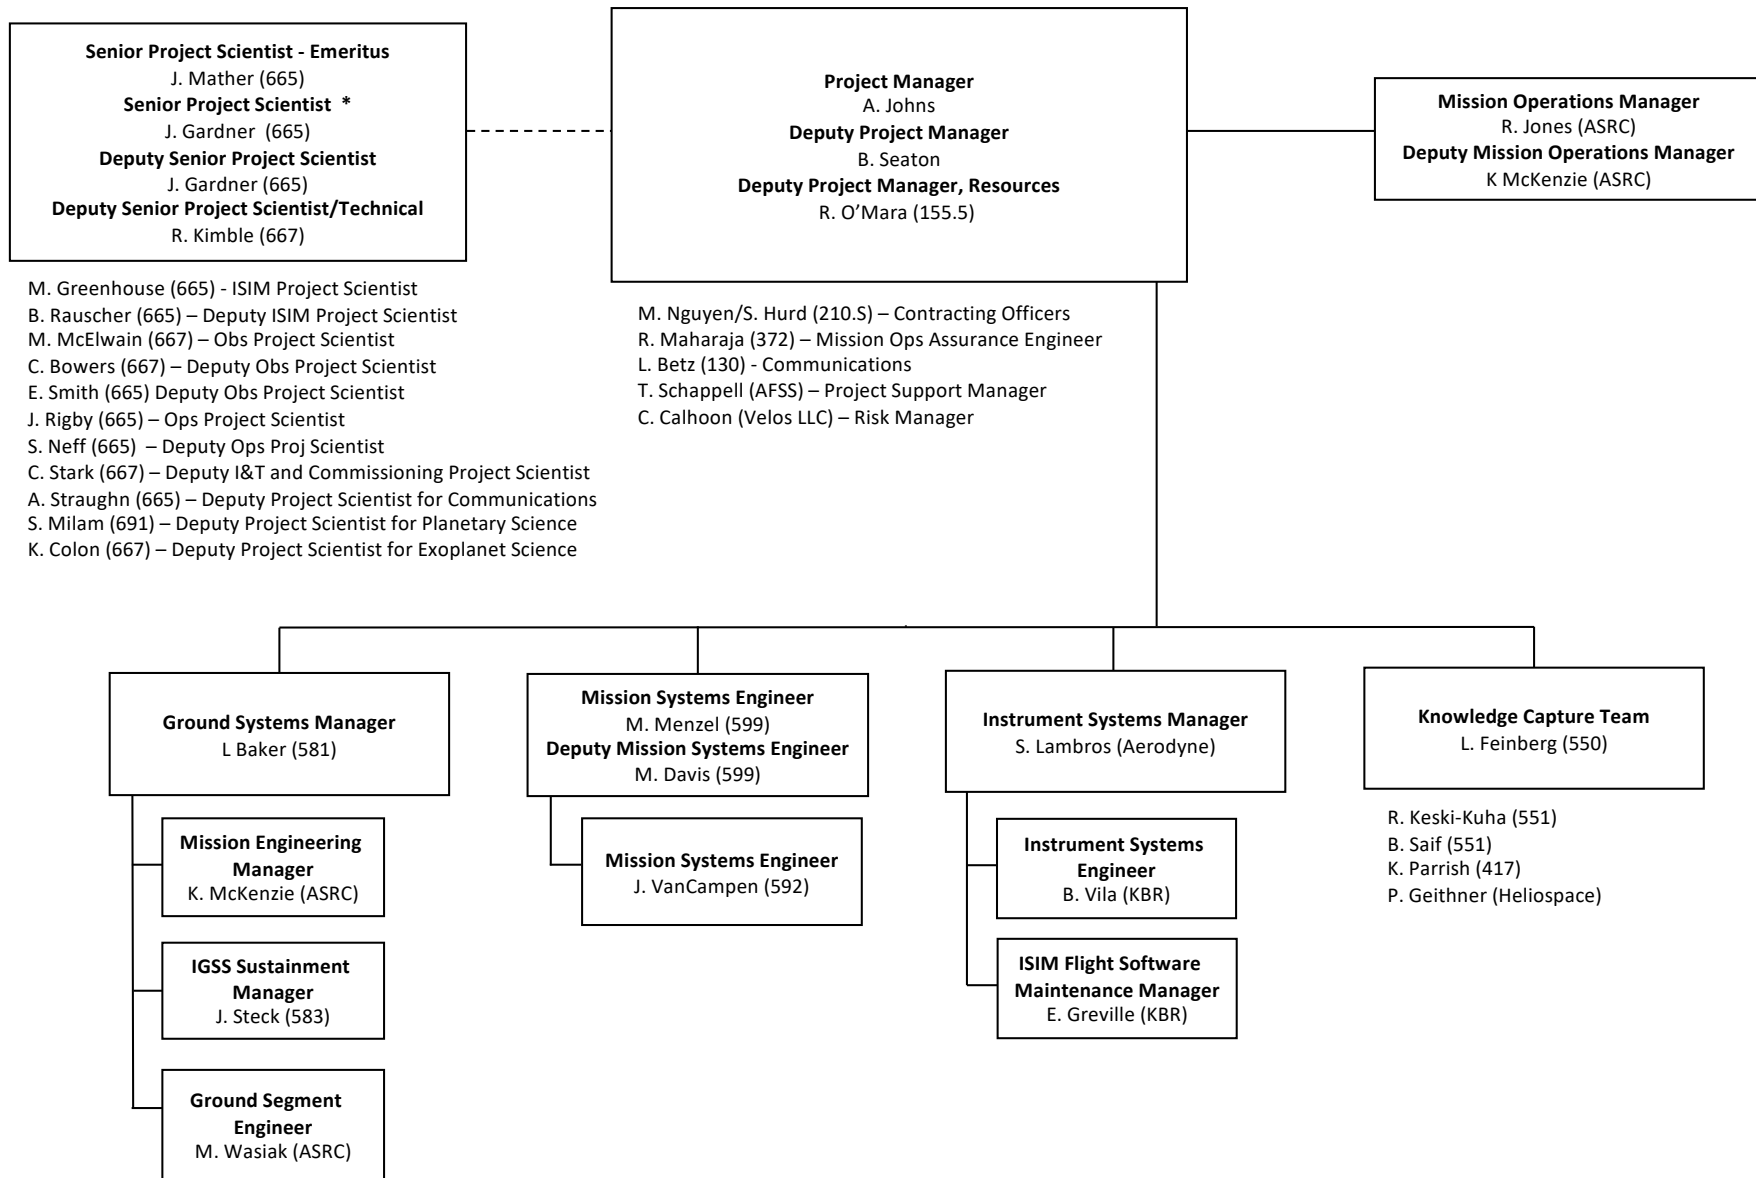

James Webb Space Telescope (JWST) Operations Project – Code 443

Signature:

* Acting